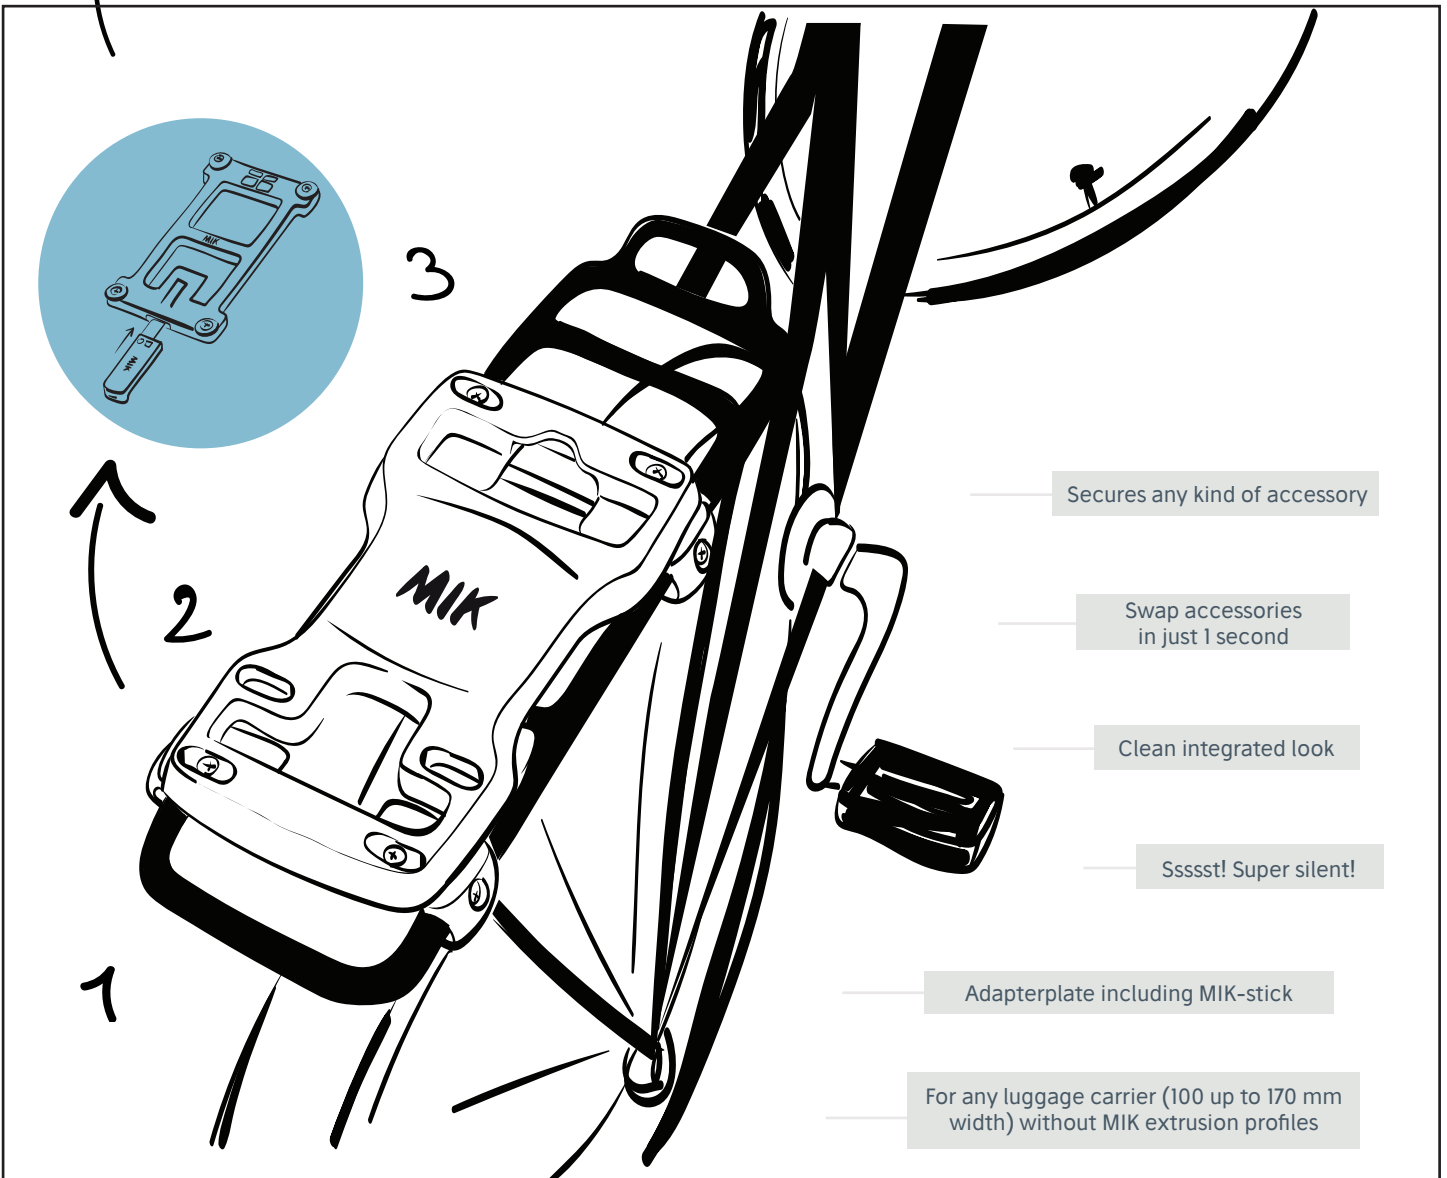

MIK SYSTEM - CARRIER PLATE (AM)

MIK system, as easy as 1, 2, 3 (and 4)

1. 1 Luggage carrier without MIK extrusion profiles
2. 2 MIK carrier plate
3. 3 MIK adapter plate (incl. MIK-stick)
4. 4 Bicycle accessory