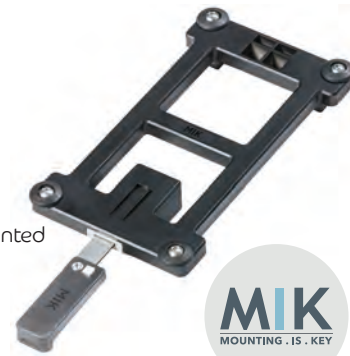

**BASIL PASJA  
DOG BASKET MIK MEDIUM**

54022	natural	45cm
74021	pasja space frame (sold separately)	

**BASIL PASJA  
DOG BASKET MIK LARGE**

54023	natural	50cm
74026	pasja space frame (sold separately)	

with pre-mounted  
adapter plate