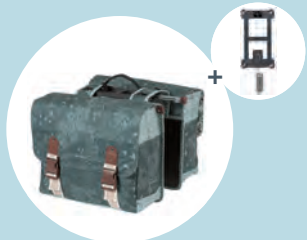

18051 **Basil** Bohème double bag MIK forest green