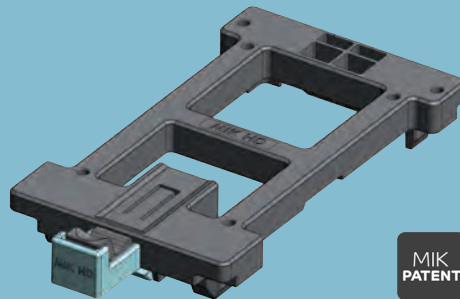

MIK
PATENT

MIK HD, the child seat and
luggage solution!